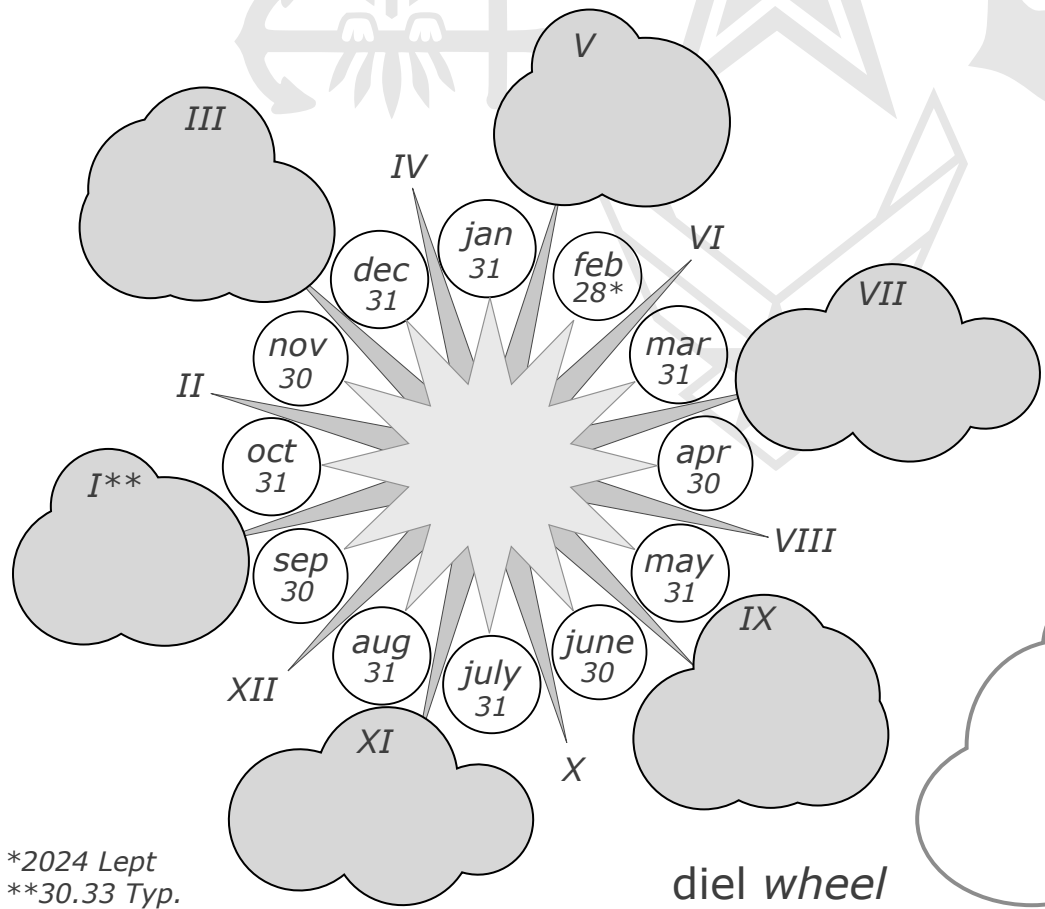

meridiam

1230 _____
 1300 _____
 1330 _____
 1400 _____
 1430 _____
 1500 _____
 1530 _____
 1600 _____
 1630 _____
 1700 _____
 1730 _____
 1800 _____
 1830 _____
 1900 _____
 1930 _____

2000 *you had better be the opera, ballet, or theatre to be below this line*
post

**2026
May**

F	S	Su	M	T	W	Th
24	25	26	27	28	29	30
1	2	3	4	5	6	7
8	9	10	11	12	13	14
15	16	17	18	19	20	21
22	23	24	25	26	27	28
29	30	31	1	2	3	4

focus

today is

focus pathway

impact points

costs path

to benefits

diel wheel

daily verse

*2024 Lept
 **30.33 Typ.