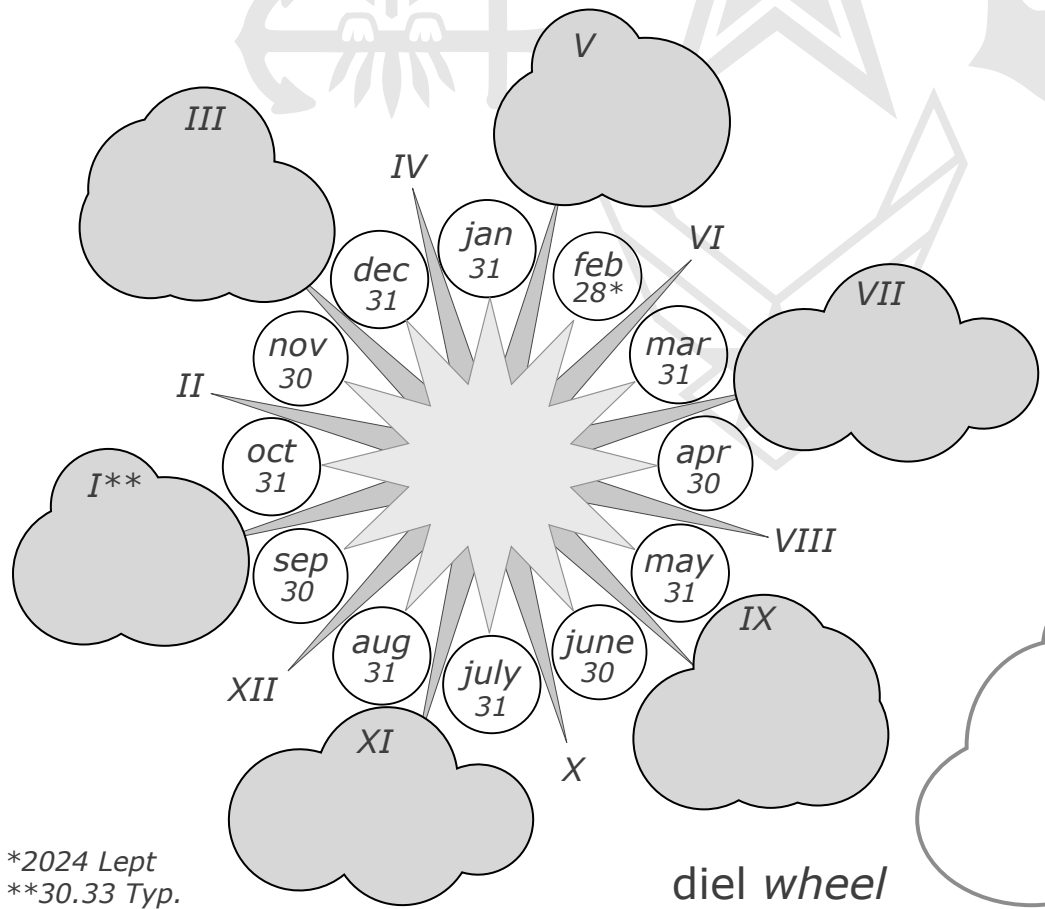

meridiam

1230 _____
 1300 _____
 1330 _____
 1400 _____
 1430 _____
 1500 _____
 1530 _____
 1600 _____
 1630 _____
 1700 _____
 1730 _____
 1800 _____
 1830 _____
 1900 _____
 1930 _____

2000 *you had better be the opera, ballet, or theatre to be below this line*

post

**2026
March**

F	S	Su	M	T	W	Th
27	28	1	2	3	4	5
6	7	8	9	10	11	12
13	14	15	16	17	18	19
20	21	22	23	24	25	26
27	28	29	30	31	1	2
3	4	5	6	7	8	9

focus

today is

focus pathway

impact points

costs path

to benefits

diel wheel

daily verse

*2024 Lept
 **30.33 Typ.