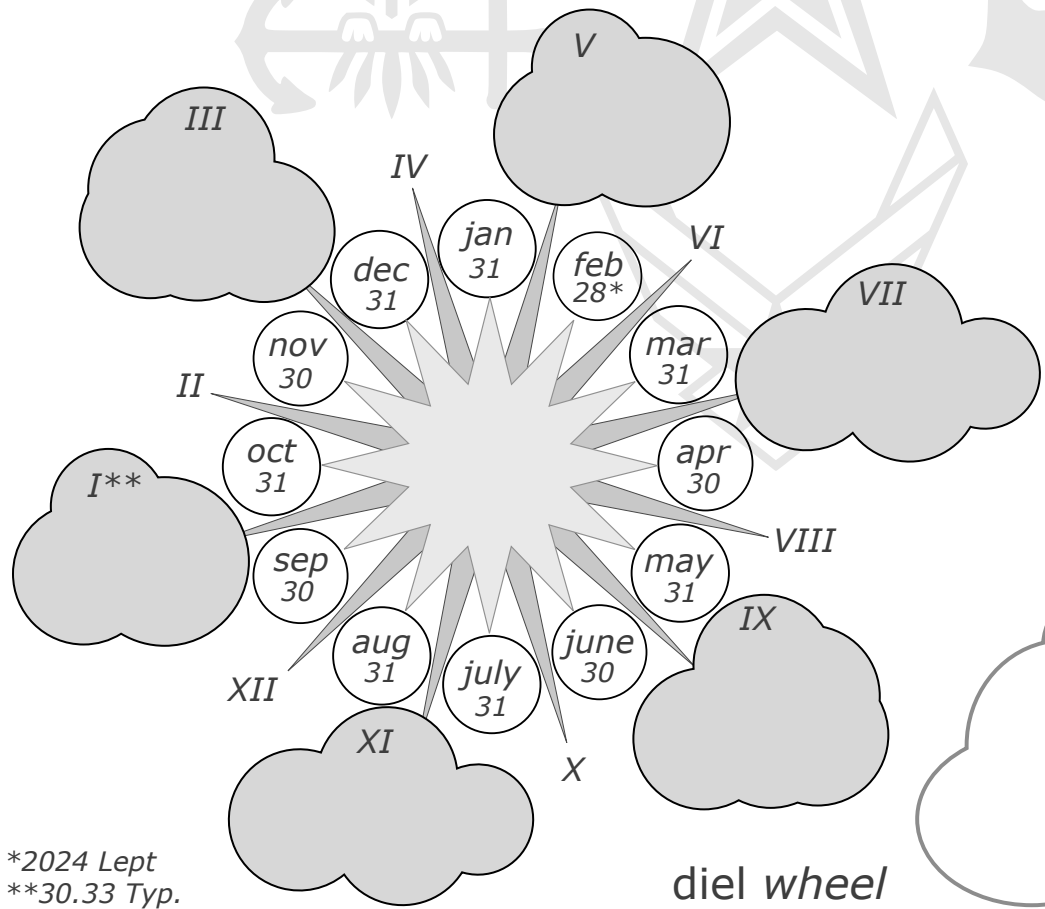

meridiam

1230 _____
 1300 _____
 1330 _____
 1400 _____
 1430 _____
 1500 _____
 1530 _____
 1600 _____
 1630 _____
 1700 _____
 1730 _____
 1800 _____
 1830 _____
 1900 _____
 1930 _____

2000 *you had better be the opera, ballet, or theatre to be below this line*

post

**2026
June**

F	S	Su	M	T	W	Th
29	30	31	1	2	3	4
5	6	7	8	9	10	11
12	13	14	15	16	17	18
19	20	21	22	23	24	25
26	27	28	29	30	1	2
3	4	5	6	7	8	9

focus

today is

focus pathway

impact points

costs path

to benefits

diel wheel

daily verse

*2024 Lept
 **30.33 Typ.