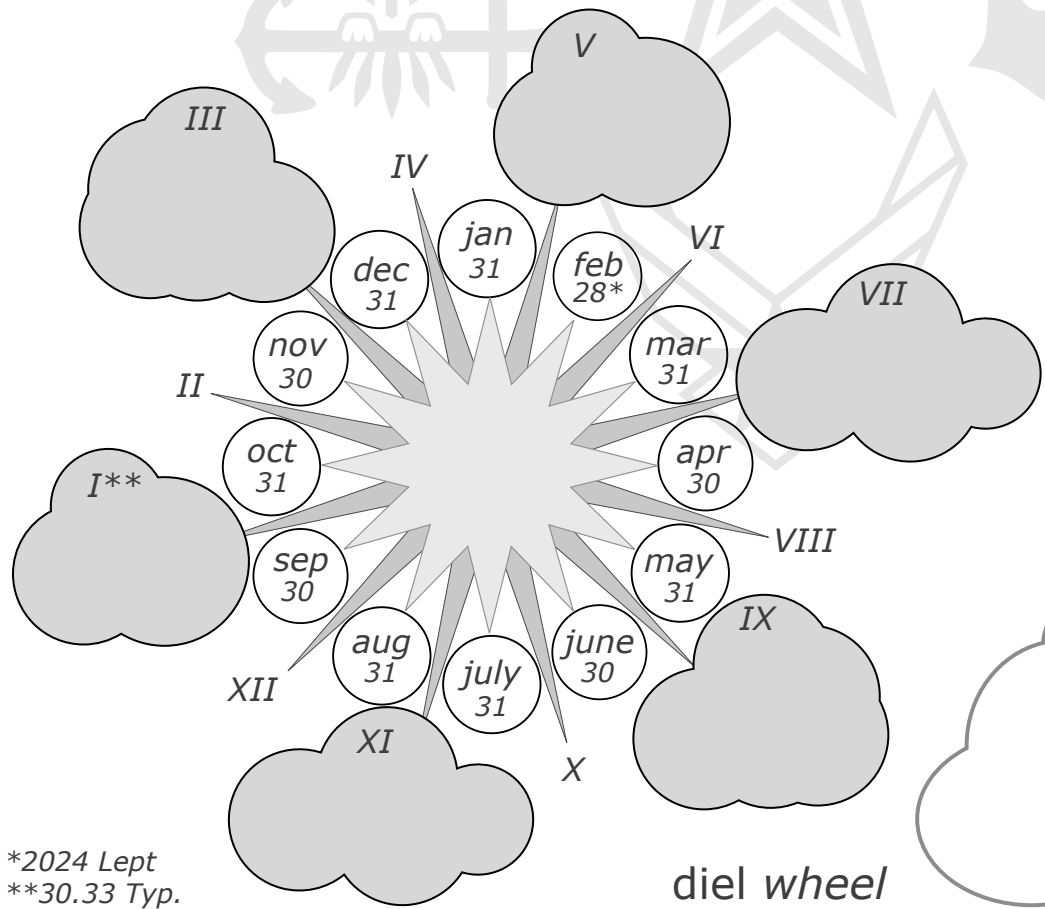

1700 _____ 1630

1800 _____ 1730

1900 _____ 1830

2000 _____ 1930

post

**2026
January**

F	S	Su	M	T	W	Th
26	27	28	29	30	31	1
2	3	4	5	6	7	8
9	10	11	12	13	14	15
16	17	18	19	20	21	22
23	24	25	26	27	28	29
30	31	1	3	3	4	5

focus

today is

focus pathway

impact points

costs path

to benefits

diel wheel

daily verse

*2024 Lept
**30.33 Typ.