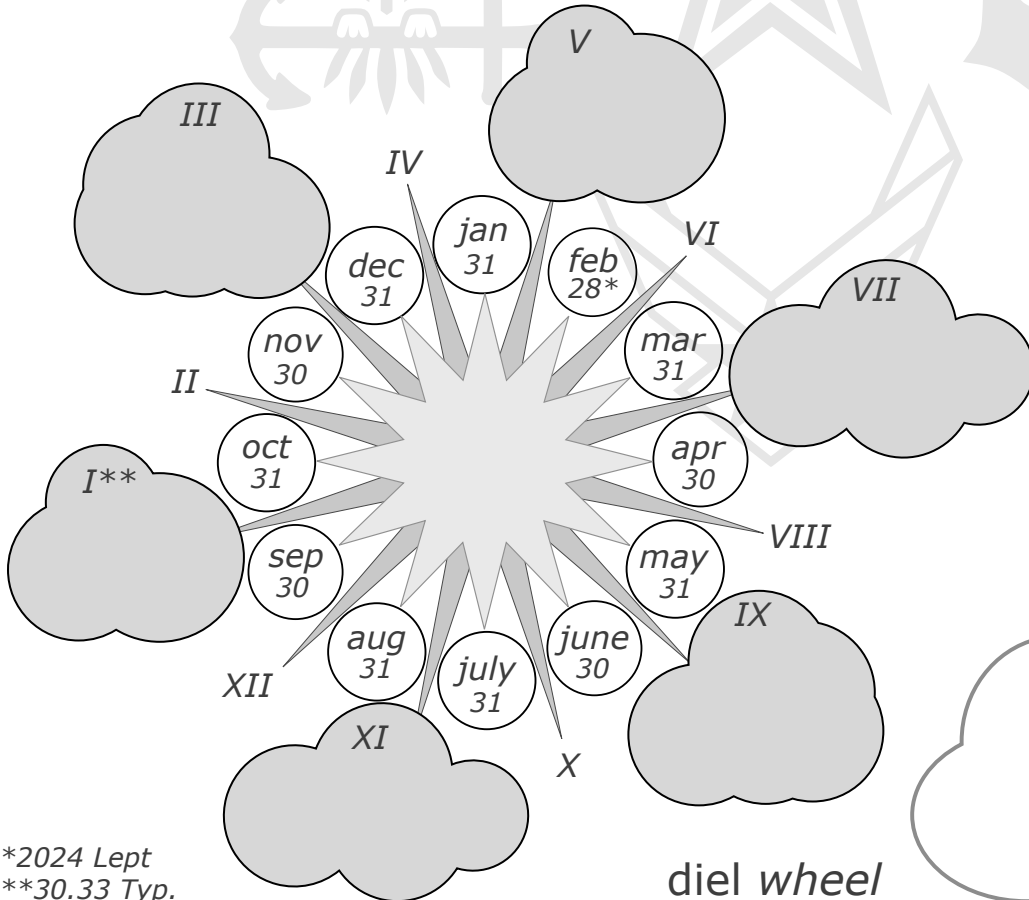

2000 you had better be the opera, ballet, or theatre to be below this line

post

**2026
December**

F	S	Su	M	T	W	Th
27	28	29	30	1	2	3
4	5	6	7	8	9	10
11	12	13	14	15	16	17
18	19	20	21	22	23	24
25	26	27	28	29	30	31
1	2	3	4	5	6	7

focus

today is

focus pathway

impact points

costs path

to benefits

diel wheel

daily verse

*2024 Lept
 **30.33 Typ.