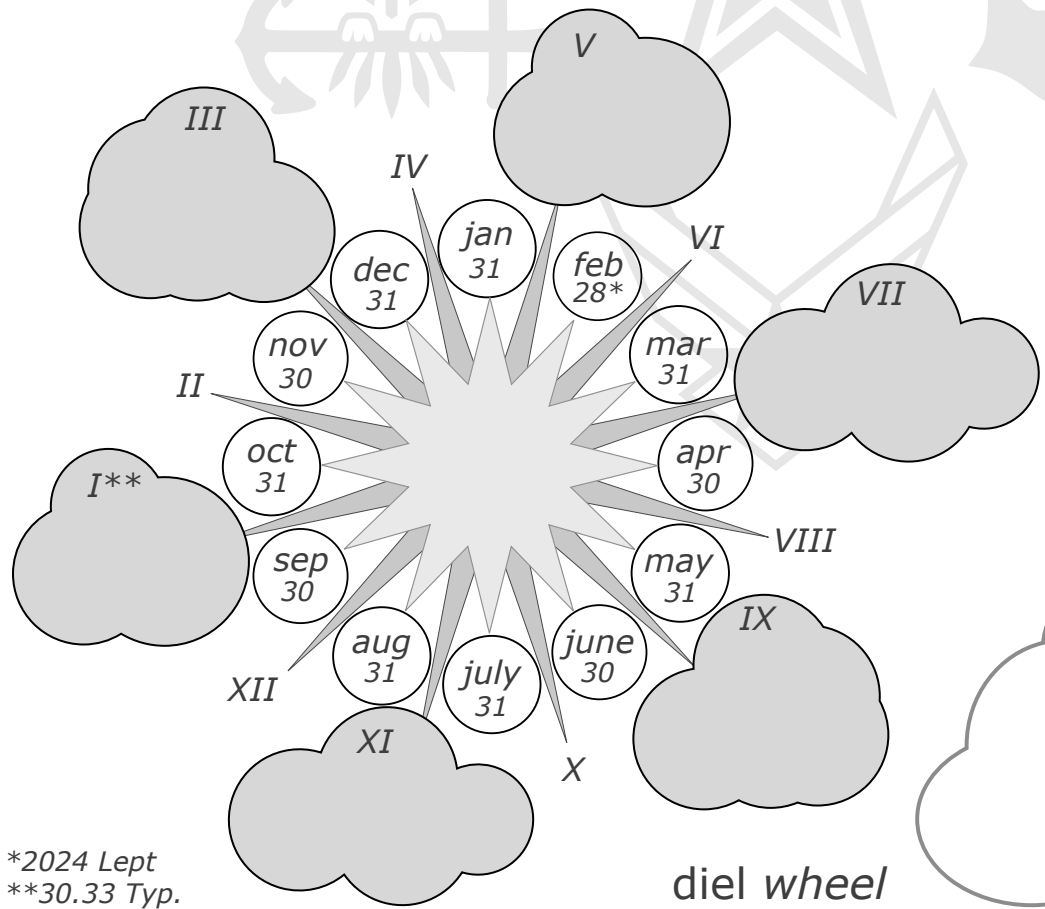

1700 _____ 1630 _____

1800 _____ 1730 _____

1900 _____ 1830 _____

2000 _____ 1930 _____

post

2026

April

F	S	Su	M	T	W	Th
27	28	29	30	31	1	2
3	4	5	6	7	8	9
10	11	12	13	14	15	16
17	18	19	20	21	22	23
24	25	26	27	28	29	30
1	2	3	4	5	6	7

focus

today is

focus pathway

impact points

costs path

to benefits

diel wheel

daily verse

*2024 Lept
 **30.33 Typ.